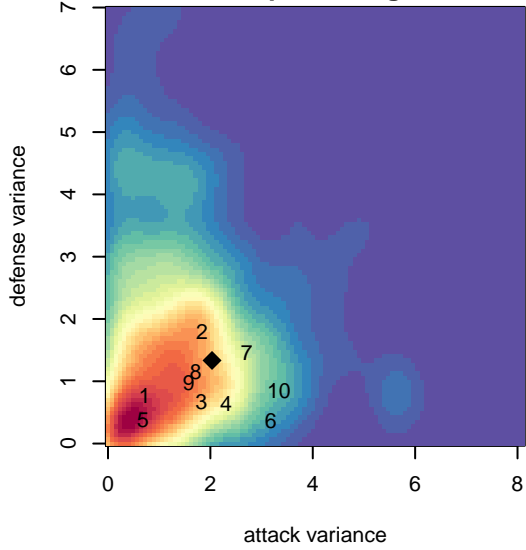

NK Fury G02

North Kitsap SC
 Poulsbo, WA
 G02 total strength=1319
 attack=7.03 defense=5.19
 fall league = PSPL Classic West U15
 spr league = Win PSPL Classic 1 (02) U15

alt names used:
 NK G02 Fury
 NK Fury
 NK Fury 02
 NK Fury
 NK Fury 02

Venues played:
 2016 Blast Off G2002 B
 2016 Sky River GU15
 2016 Labor Day Cup GU15
 2016 PSPL Classic West U15
 2016 Win PSPL Classic 1 (02) U15

NK Fury G02
 Dots are actual minus expected GF (blue circles) and GA (red triangles).
 Blue line is smoothed change in attack strength. Red is smoothed change in defense strength.

**attack and defense variance (black dot)
relative to other teams
and top 10 in region**

**attack and defense rating
relative to others at age
and all opponents in last 13 months**

Performance relative to 13 month average