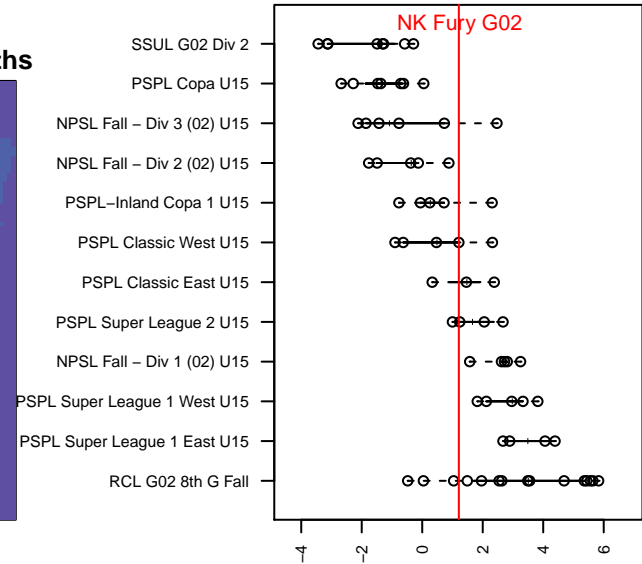

NK Fury G02

North Kitsap SC
 Poulsbo, WA
 G02 total strength=1319
 attack=7.03 defense=5.19
 fall league = PSPL Classic West U15
 spr league = Win PSPL Classic 1 (02) U15

alt names used:
 NK G02 Fury
 NK Fury
 NK Fury 02
 NK Fury
 NK Fury 02

Venues played:
 2016 Blast Off G2002 B
 2016 Sky River GU15
 2016 Labor Day Cup GU15
 2016 PSPL Classic West U15
 2016 Win PSPL Classic 1 (02) U15

NK Fury G02
 Dots are actual minus expected GF (blue circles) and GA (red triangles).
 Blue line is smoothed change in attack strength. Red is smoothed change in defense strength.

**attack and defense variance (black dot)
relative to other teams
and top 10 in region**

**attack and defense rating
relative to others at age
and all opponents in last 13 months**

Performance relative to 13 month average