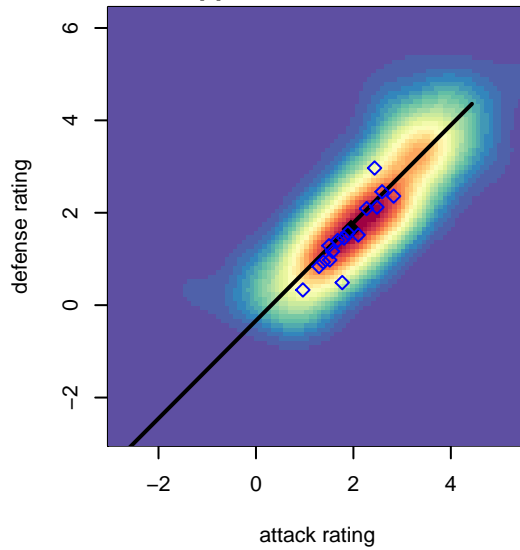

NK Fury G02

North Kitsap SC
 Poulsbo, WA
 G02 total strength=1319
 attack=7.03 defense=5.19
 fall league = PSPL Classic West U15
 spr league = Win PSPL Classic 1 (02) U15

alt names used:
 NK G02 Fury
 NK Fury
 NK Fury 02
 NK Fury
 NK Fury 02

Venues played:
 2016 Blast Off G2002 B
 2016 Sky River GU15
 2016 Labor Day Cup GU15
 2016 PSPL Classic West U15
 2016 Win PSPL Classic 1 (02) U15

NK Fury G02
 Dots are actual minus expected GF (blue circles) and GA (red triangles).
 Blue line is smoothed change in attack strength. Red is smoothed change in defense strength.

**attack and defense variance (black dot)
relative to other teams
and top 10 in region**

**attack and defense rating
relative to others at age
and all opponents in last 13 months**

Performance relative to 13 month average