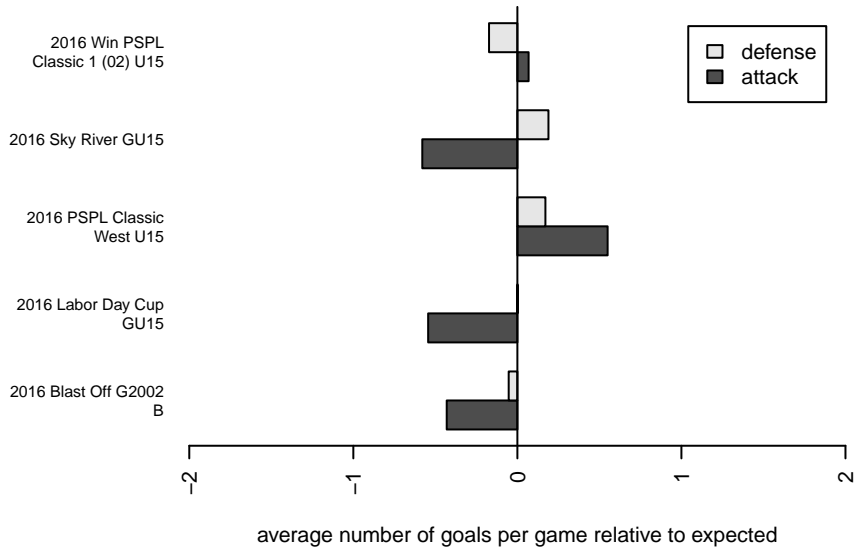

NK Fury G02

North Kitsap SC
 Poulsbo, WA
 G02 total strength=1319
 attack=7.03 defense=5.19
 fall league = PSPL Classic West U15
 spr league = Win PSPL Classic 1 (02) U15

alt names used:
 NK G02 Fury
 NK Fury
 NK Fury 02
 NK Fury
 NK Fury 02

Venues played:
 2016 Blast Off G2002 B
 2016 Sky River GU15
 2016 Labor Day Cup GU15
 2016 PSPL Classic West U15
 2016 Win PSPL Classic 1 (02) U15

NK Fury G02
 Dots are actual minus expected GF (blue circles) and GA (red triangles).
 Blue line is smoothed change in attack strength. Red is smoothed change in defense strength.

**attack and defense variance (black dot)
relative to other teams
and top 10 in region**

**attack and defense rating
relative to others at age
and all opponents in last 13 months**

Performance relative to 13 month average