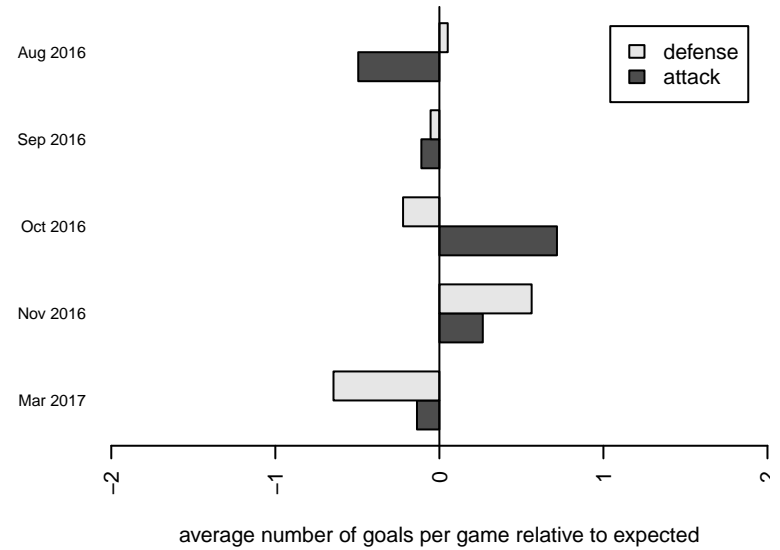

Performance relative to 13 month average