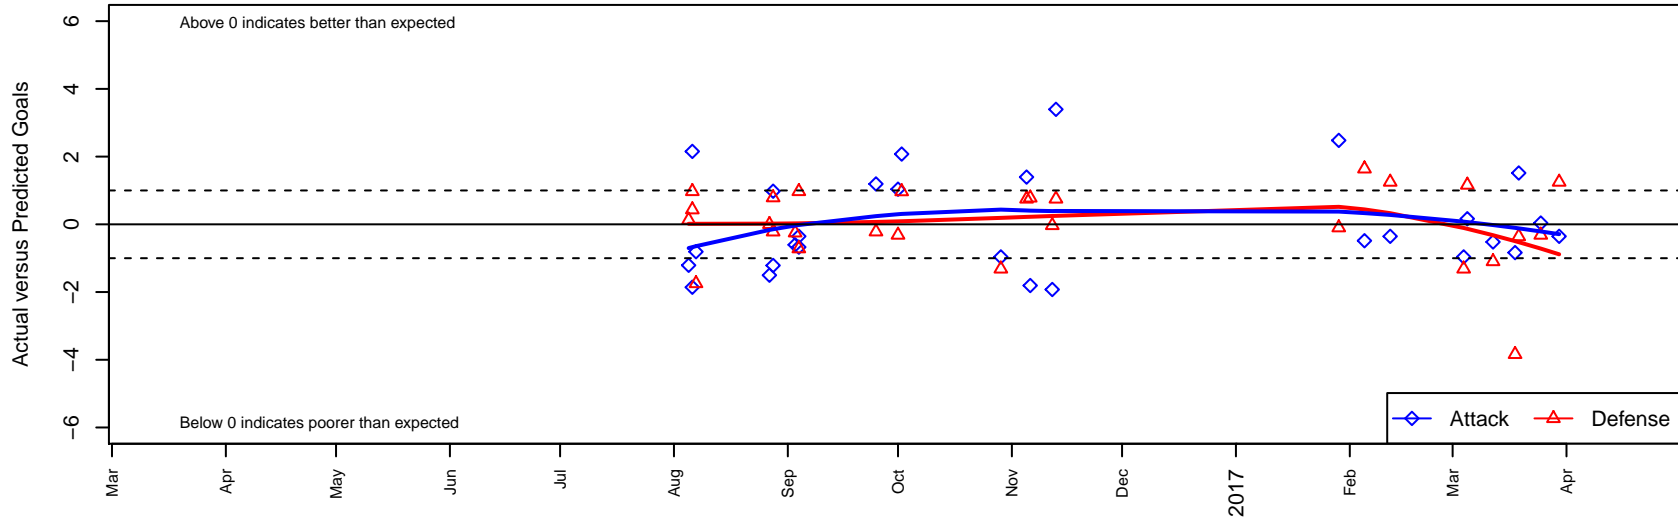

NK Fury G02

North Kitsap SC
 Poulsbo, WA
 G02 total strength=1319
 attack=7.03 defense=5.19
 fall league = PSPL Classic West U15
 spr league = Win PSPL Classic 1 (02) U15

alt names used:
 NK G02 Fury
 NK Fury
 NK Fury 02
 NK Fury
 NK Fury 02

Venues played:
 2016 Blast Off G2002 B
 2016 Sky River GU15
 2016 Labor Day Cup GU15
 2016 PSPL Classic West U15
 2016 Win PSPL Classic 1 (02) U15

NK Fury G02
 Dots are actual minus expected GF (blue circles) and GA (red triangles).
 Blue line is smoothed change in attack strength. Red is smoothed change in defense strength.

**attack and defense variance (black dot)
relative to other teams
and top 10 in region**

**attack and defense rating
relative to others at age
and all opponents in last 13 months**

Performance relative to 13 month average